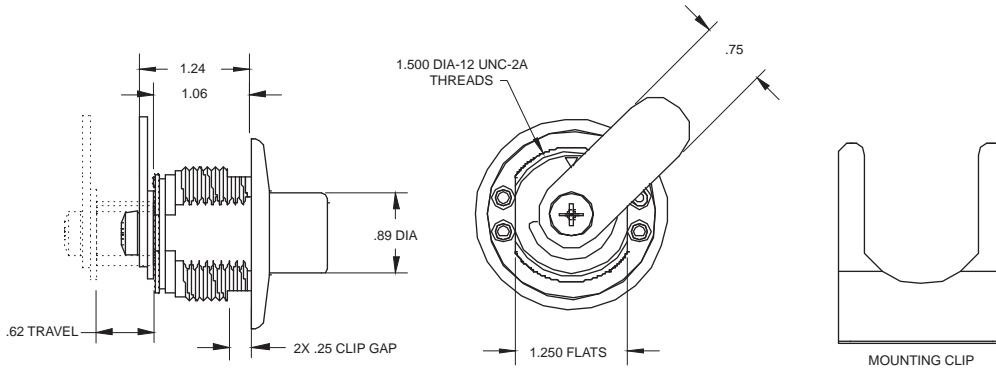

## Push Button

- Weather resistant
- Automotive quality lock cylinder
- Includes mounting clip
- Includes (2) keys on a ring
- Available in various finishes
- Available in multiple ke codes

S972KT45CR01

## 872 Snap In Locking Latch

- Locking snap in latch assembly
- Die cast handle
- Textured black nylon outer housing
- Key removable in locked position only
- Includes (2) keys on a ring

S872WLCWXX01