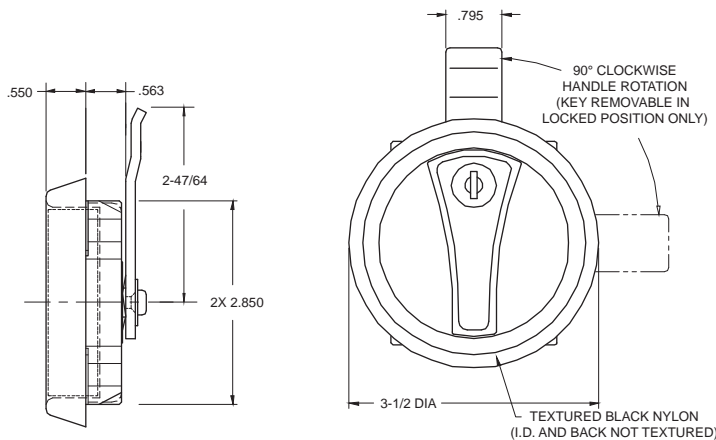

## Push Button

- Weather resistant
- Automotive quality lock cylinder
- Includes mounting clip
- Includes (2) keys on a ring
- Available in various finishes
- Available in multiple ke codes

S972KT45CR01

## 872 Snap In Locking Latch

- Locking snap in latch assembly
- Die cast handle
- Textured black nylon outer housing
- Key removable in locked position only
- Includes (2) keys on a ring

S872WLCWXX01