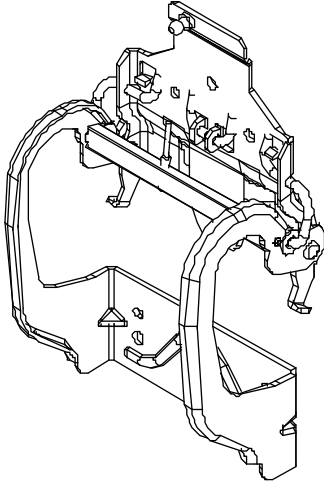

Vertical Detent Hinge

Steel construction/zinc yellow finish
Stainless steel torsion spring
Steel ball stud
Steel support bar

S03057XXZG01

Mid Duty Hinge

Steel construction/JS-500 finish
Stainless steel pin & spring
Aluminum extruded slide w/hardcoat anodized finish
Slide has plastisol cover