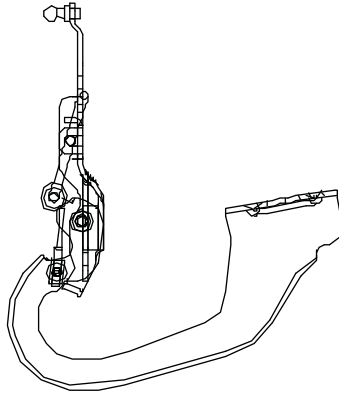

Vertical Detent Hinge

Steel construction/zinc yellow finish
Stainless steel torsion spring
Steel ball stud
Steel support bar

S03057XXZG01

Mid Duty Hinge

Steel construction/JS-500 finish
Stainless steel pin & spring
Aluminum extruded slide w/hardcoat anodized finish
Slide has plastisol cover