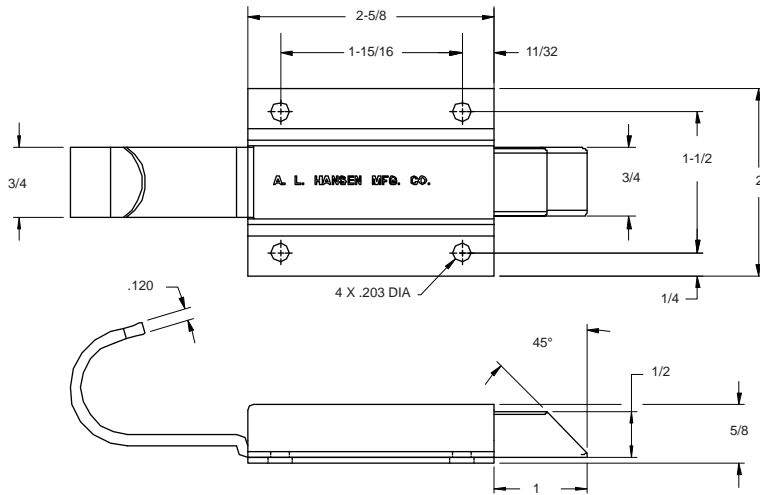

90-M Flush Bolt

- Stainless steel spring
- Iron powder metal bolt
- Available in steel construction/zinc finish
- Available in stainless steel
- Available with standard or reverse bolt
- Available with 30° or 45° bolt
- Available 1" or 5/8" bolt extension on 45° bolt

F90M45XXZNXX

90-M Flush Bolt

- Stainless steel spring
- Iron powder metal bolt
- Available in steel construction/zinc finish
- Available in stainless steel
- Available with standard or reverse bolt
- Available in flush or offset
- Available with 30° or 45° bolt