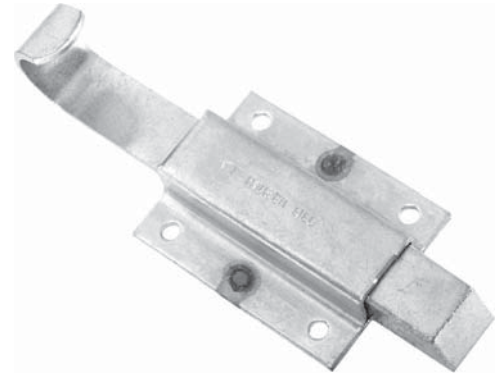

90-M Flush Bolt

- Stainless steel spring
- Iron powder metal bolt
- Available in steel construction/zinc finish
- Available in stainless steel
- Available with standard or reverse bolt
- Available with 30° or 45° bolt
- Available 1" or 5/8" bolt extension on 45° bolt

F90M45XXZNXX

90-M Flush Bolt

- Stainless steel spring
- Iron powder metal bolt
- Available in steel construction/zinc finish
- Available in stainless steel
- Available with standard or reverse bolt
- Available in flush or offset
- Available with 30° or 45° bolt