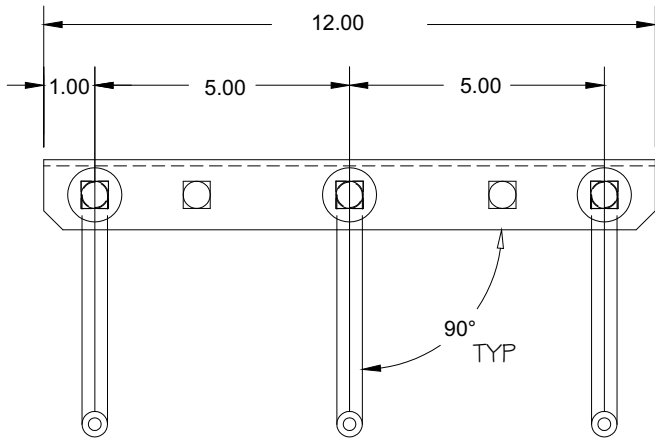

ZN-263117

**SWIVEL HOOK**

- Steel construction/zinc finish
- Steel carriage bolts
- 90° bolt rotation
- ✓ Available with single or multiple bolts

**HANDLE ASSEMBLY**

- Steel construction/zinc finish

ZN-923061