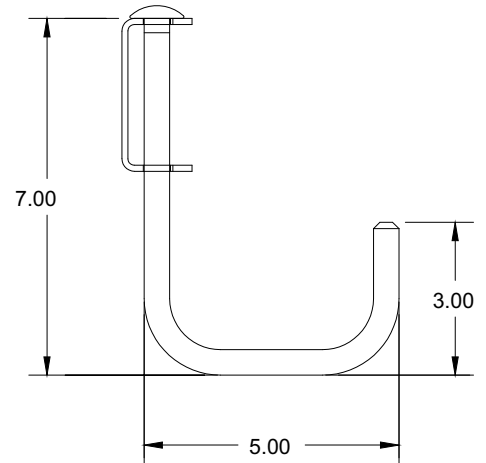

ZN-263117

**SWIVEL HOOK**

- Steel construction/zinc finish
- Steel carriage bolts
- 90° bolt rotation
- ✓ Available with single or multiple bolts

**HANDLE ASSEMBLY**

- Steel construction/zinc finish

ZN-923061