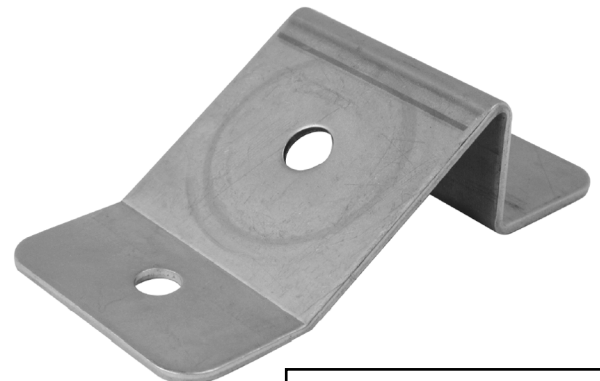

Door Holders

38-R DOOR HOLDER

- Black rubber/polymer construction
- ✓ Available with various stem lengths
- ✓ Available with chrome cup (specify 38-RC, cup not assembled)

Rubber	Part Number
Light Durometer	S38-RXXAXX02
Heavy Durometer	F38-RXXAXXXX

**38-R SPACER
283071**

**38-R MOUNT BRACKET
283132**