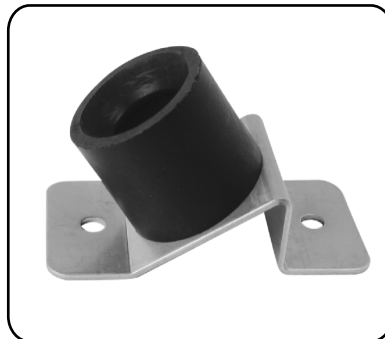

Door Holders

38-R DOOR HOLDER

- Black rubber/polymer construction
- ✓ Available with various stem lengths
- ✓ Available with chrome cup (specify 38-RC, cup not assembled)

Rubber	Part Number
Light Durometer	S38-RXXAXX02
Heavy Durometer	F38-RXXAXXXX

**38-R SPACER
283071**

**38-R MOUNT BRACKET
283132**