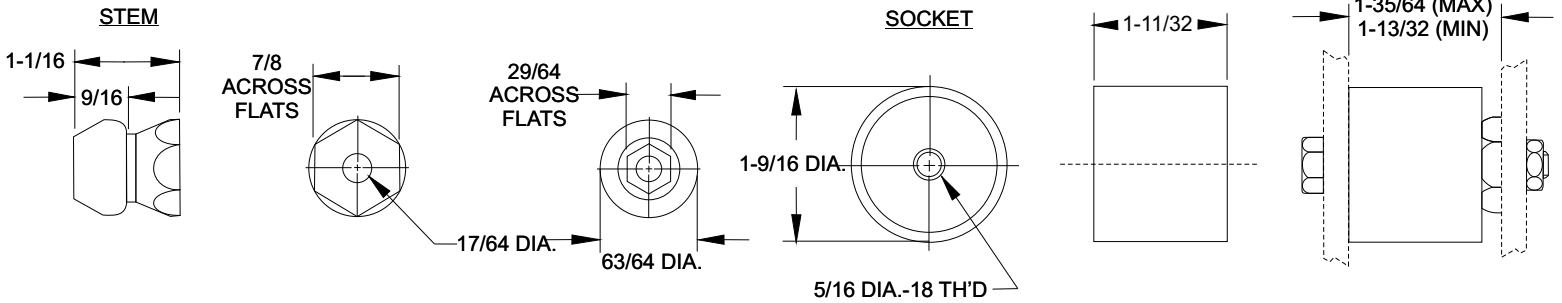

Door Holders

38-R DOOR HOLDER

- Black rubber/polymer construction
- ✓ Available with various stem lengths
- ✓ Available with chrome cup (specify 38-RC, cup not assembled)

Rubber	Part Number
Light Durometer	S38-RXXAXX02
Heavy Durometer	F38-RXXAXXXX

**38-R SPACER
283071**

**38-R MOUNT BRACKET
283132**