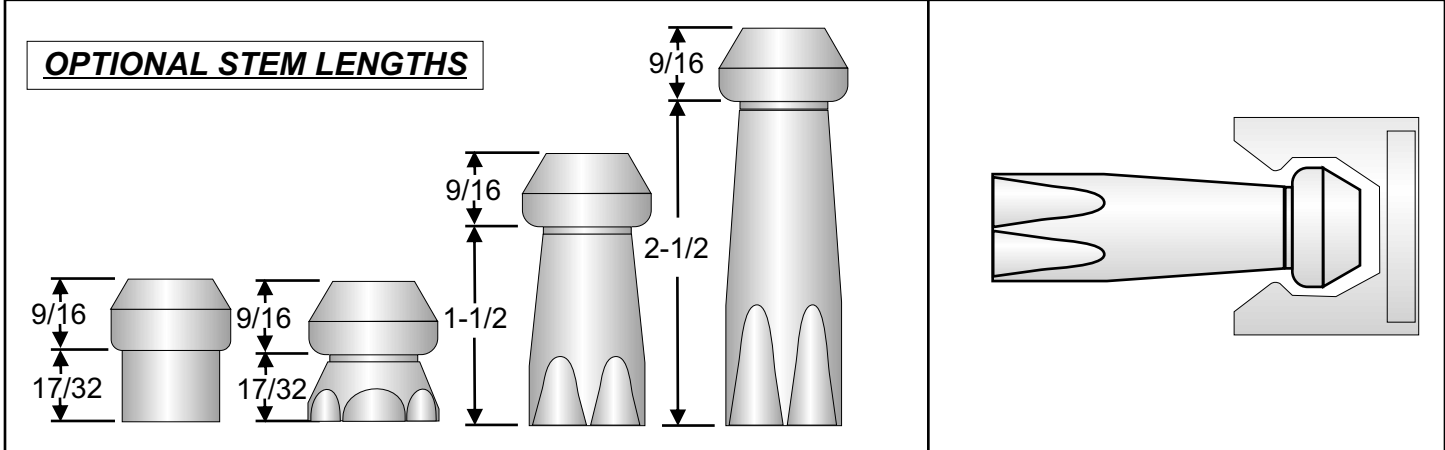

Door Holders

38-R DOOR HOLDER

- Black rubber/polymer construction
- ✓ Available with various stem lengths
- ✓ Available with chrome cup (specify 38-RC, cup not assembled)

Rubber	Part Number
Light Durometer	S38-RXXAXX02
Heavy Durometer	F38-RXXAXXXX