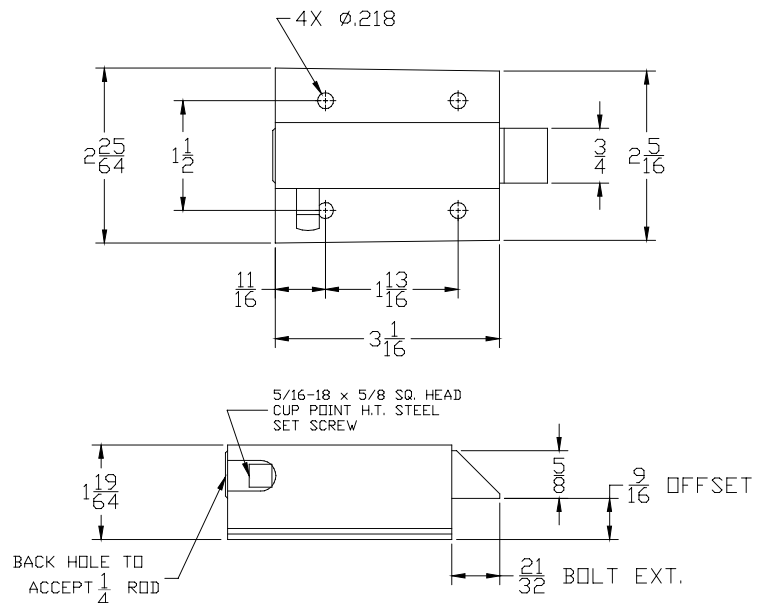

S90.25FXZNMO

F90.25OXZNX

90-S FLUSH BOLT

- Steel construction/zinc finish
- Accepts 1/4" rod hook/cable eye
- ✓ Available for 3/8"

90-S OFFSET BOLT

- Steel construction/zinc finish
- Accepts 1/4" rod hook/cable eye
- ✓ Available for 3/8"