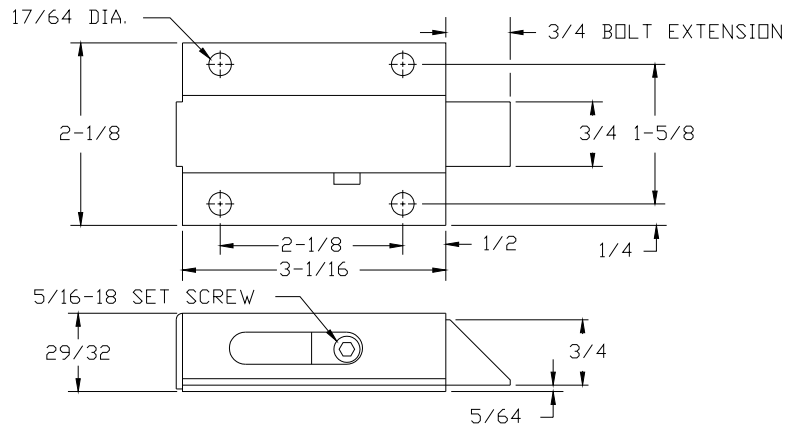

S90.25FXZNMO

F90.25OXZNX

90-S FLUSH BOLT

- Steel construction/zinc finish
- Accepts 1/4" rod hook/cable eye
- ✓ Available for 3/8"

90-S OFFSET BOLT

- Steel construction/zinc finish
- Accepts 1/4" rod hook/cable eye
- ✓ Available for 3/8"