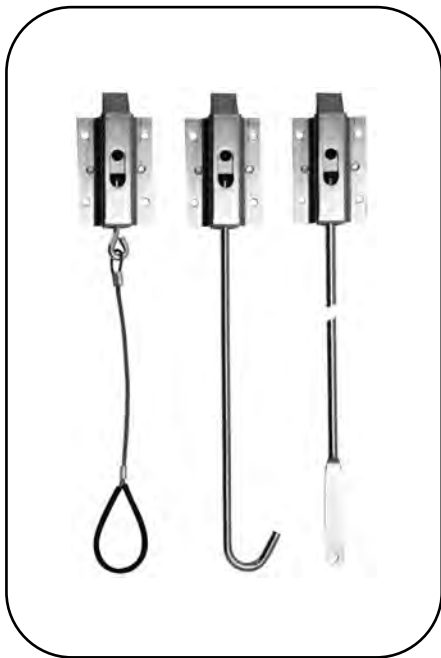

S90.25FXZNMO

F90.25OXZNX

90-S FLUSH BOLT

- Steel construction/zinc finish
- Accepts 1/4" rod hook/cable eye
- ✓ Available for 3/8"

90-S OFFSET BOLT

- Steel construction/zinc finish
- Accepts 1/4" rod hook/cable eye
- ✓ Available for 3/8"