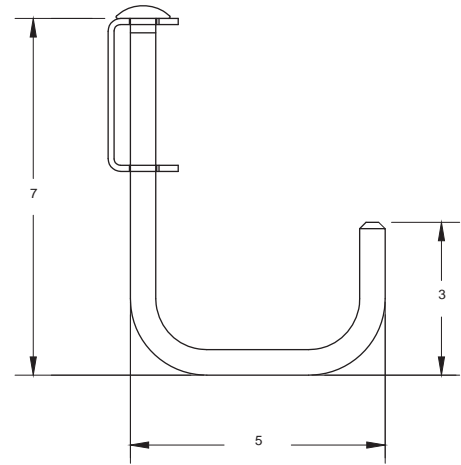

Swivel Hook

Steel Construction/zinc finish
Steel carriage bolt
90° bolt rotation
Available with single or multiple bolts

ZN-263117

Handle Assembly

Steel Construction/zinc finish

ZN-923061