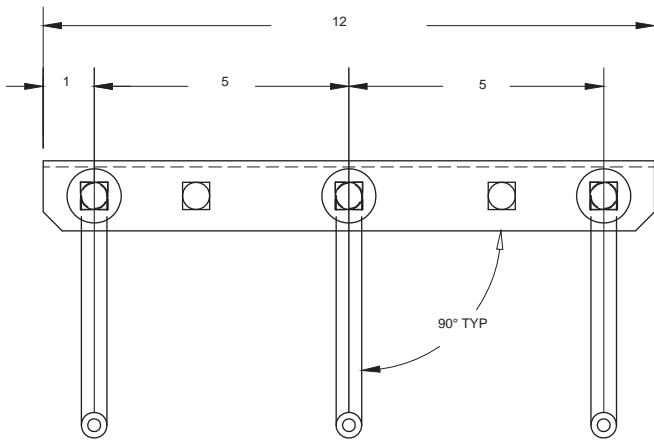

Swivel Hook

Steel Construction/zinc finish
Steel carriage bolt
90° bolt rotation
Available with single or multiple bolts

ZN-263117

Handle Assembly

Steel Construction/zinc finish

ZN-923061