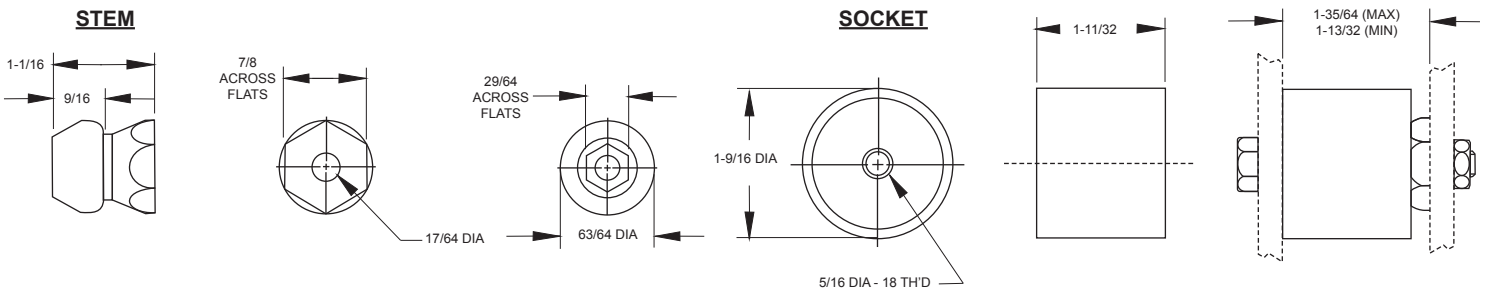

38-R Door Holder

Black rubber/polymer construction
 Available with various stem lengths
 Available with chrome cup
 (Specify 38-RC, cup not assembled)

Rubber	Stem	Part Number	Approximate Pull Force
Light Durometer	Standard	S38-RXXAXX03	42 LBS.
Light Durometer	Small	S38-RXXAXX02	12 LBS.
Heavy Durometer	Standard	F38-RXXAXXXX	70 LBS.
Heavy Durometer	Small	F38-RXXAXX01	24 LBS.

38-R Spacer
283071

38-R Bracket & Cup

38-R Mount Bracket
283132