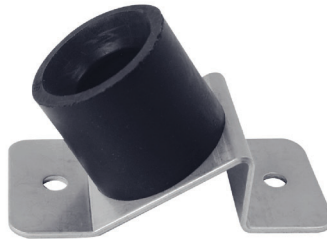

38-R Door Holder

Black rubber/polymer construction
 Available with various stem lengths
 Available with chrome cup
 (Specify 38-RC, cup not assembled)

Rubber	Stem	Part Number	Approximate Pull Force
Light Durometer	Standard	S38-RXXAXX03	42 LBS.
Light Durometer	Small	S38-RXXAXX02	12 LBS.
Heavy Durometer	Standard	F38-RXXAXXXX	70 LBS.
Heavy Durometer	Small	F38-RXXAXX01	24 LBS.

38-R Spacer
283071

38-R Bracket & Cup

38-R Mount Bracket
283132