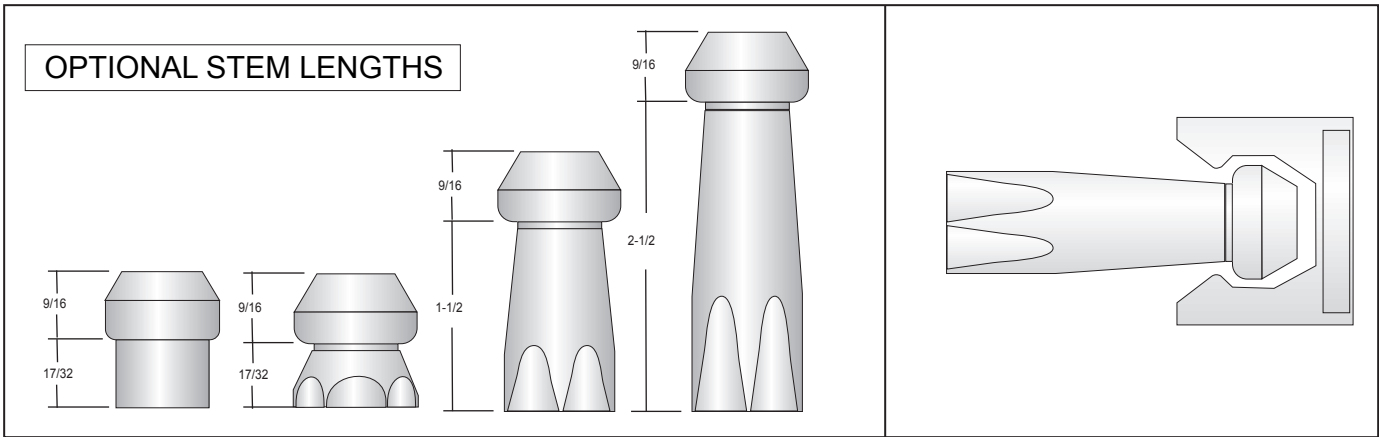

38-R Door Holder

Black rubber/polymer construction
 Available with various stem lengths
 Available with chrome cup
 (Specify 38-RC, cup not assembled)

Rubber	Stem	Part Number	Approximate Pull Force
Light Durometer	Standard	S38-RXXAXX03	42 LBS.
Light Durometer	Small	S38-RXXAXX02	12 LBS.
Heavy Durometer	Standard	F38-RXXAXXXX	70 LBS.
Heavy Durometer	Small	F38-RXXAXX01	24 LBS.

38-R Spacer
283071

38-R Bracket & Cup

38-R Mount Bracket
283132