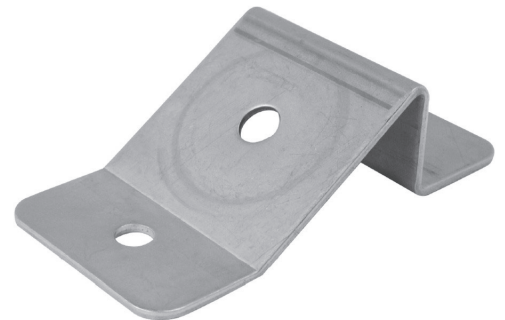

38-R Door Holder

Black rubber/polymer construction
 Available with various stem lengths
 Available with chrome cup
 (Specify 38-RC, cup not assembled)

Rubber	Stem	Part Number	Approximate Pull Force
Light Durometer	Standard	S38-RXXAXX03	42 LBS.
Light Durometer	Small	S38-RXXAXX02	12 LBS.
Heavy Durometer	Standard	F38-RXXAXXXX	70 LBS.
Heavy Durometer	Small	F38-RXXAXX01	24 LBS.

38-R Spacer
283071

38-R Bracket & Cup

38-R Mount Bracket
283132