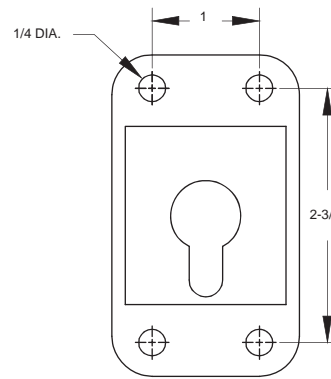

29-WC Flexible Plastic Door Holder

Thermoplastic construction
 Grey color standard
 Available in 4", 6", or 10" lengths

THERMOPLASTIC!

A	
29-4	4
29-6	6
29-10	10

All dimensions are in inches