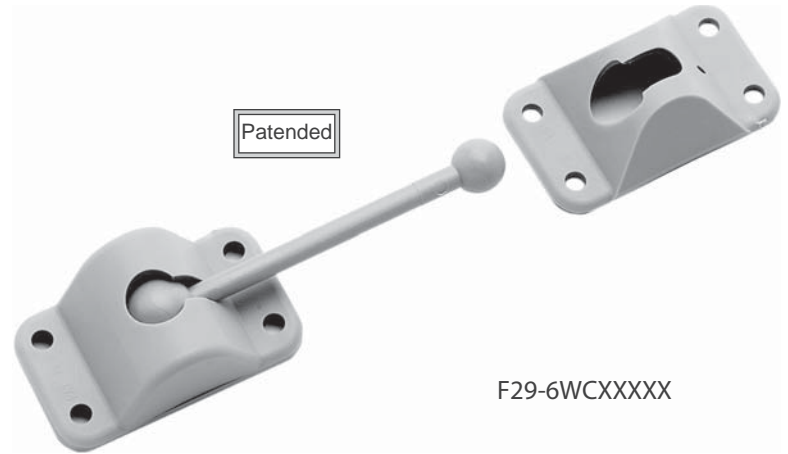

29-WC Flexible Plastic Door Holder

Thermoplastic construction
 Grey color standard
 Available in 4", 6", or 10" lengths

THERMOPLASTIC!

A	
29-4	4
29-6	6
29-10	10

All dimensions are in inches