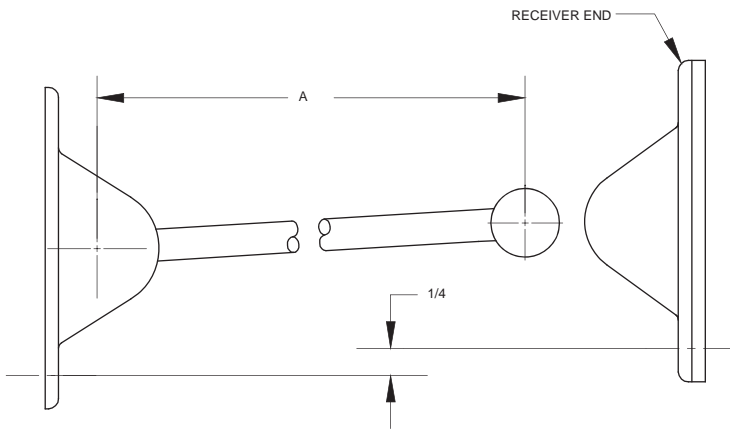

29-WC Flexible Plastic Door Holder

Thermoplastic construction
 Grey color standard
 Available in 4", 6", or 10" lengths

THERMOPLASTIC!

A	
29-4	4
29-6	6
29-10	10

All dimensions are in inches