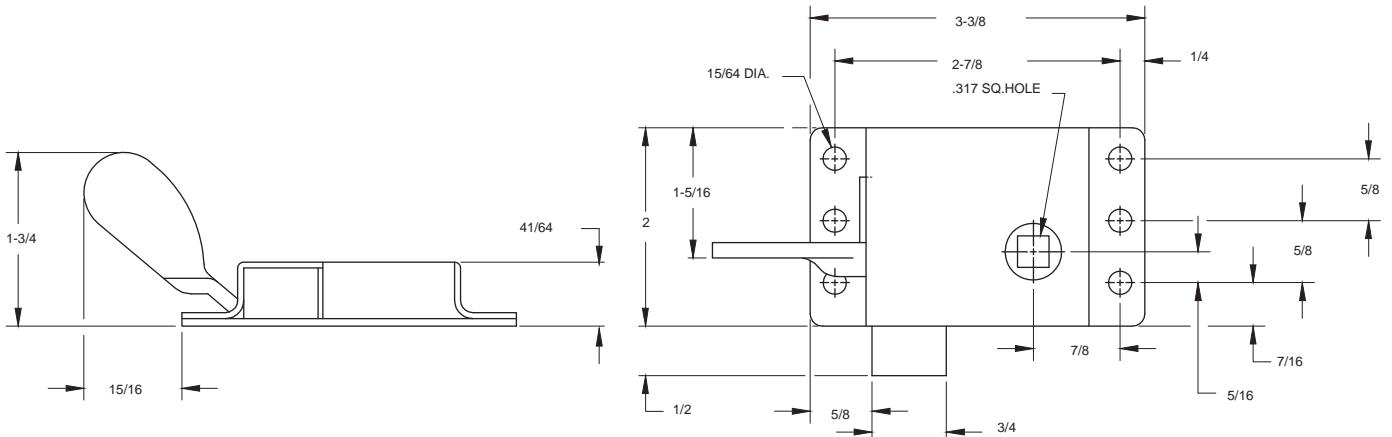

F57XXLXZNXX

57 Cab Lock

Steel construction/zinc finish
Accepts 5/16" shank
Available with left or right hand

58 Cab Lock

Accepts 5/16" shank
Available in stainless steel
Available in steel construction/zinc finish
Available in left or right hand
Available with standard or reverse bolt
Left hand pictured