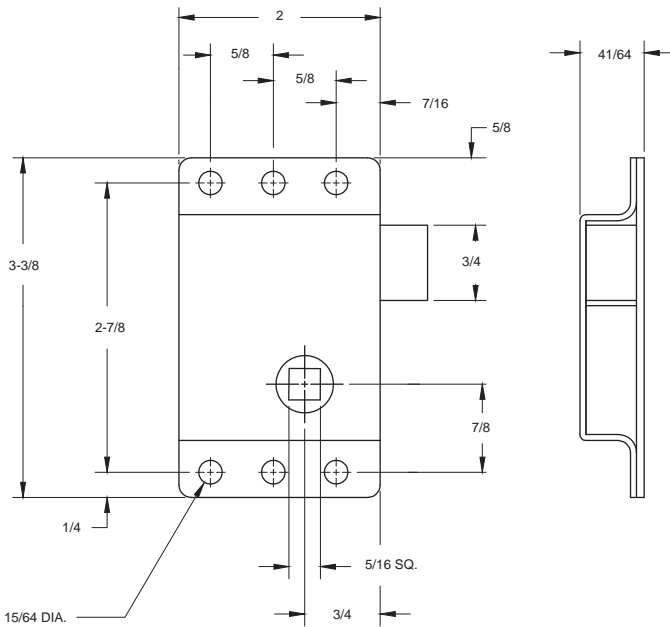

F57XXLXZNXX

57 Cab Lock

Steel construction/zinc finish
Accepts 5/16" shank
Available with left or right hand

58 Cab Lock

Accepts 5/16" shank
Available in stainless steel
Available in steel construction/zinc finish
Available in left or right hand
Available with standard or reverse bolt
Left hand pictured